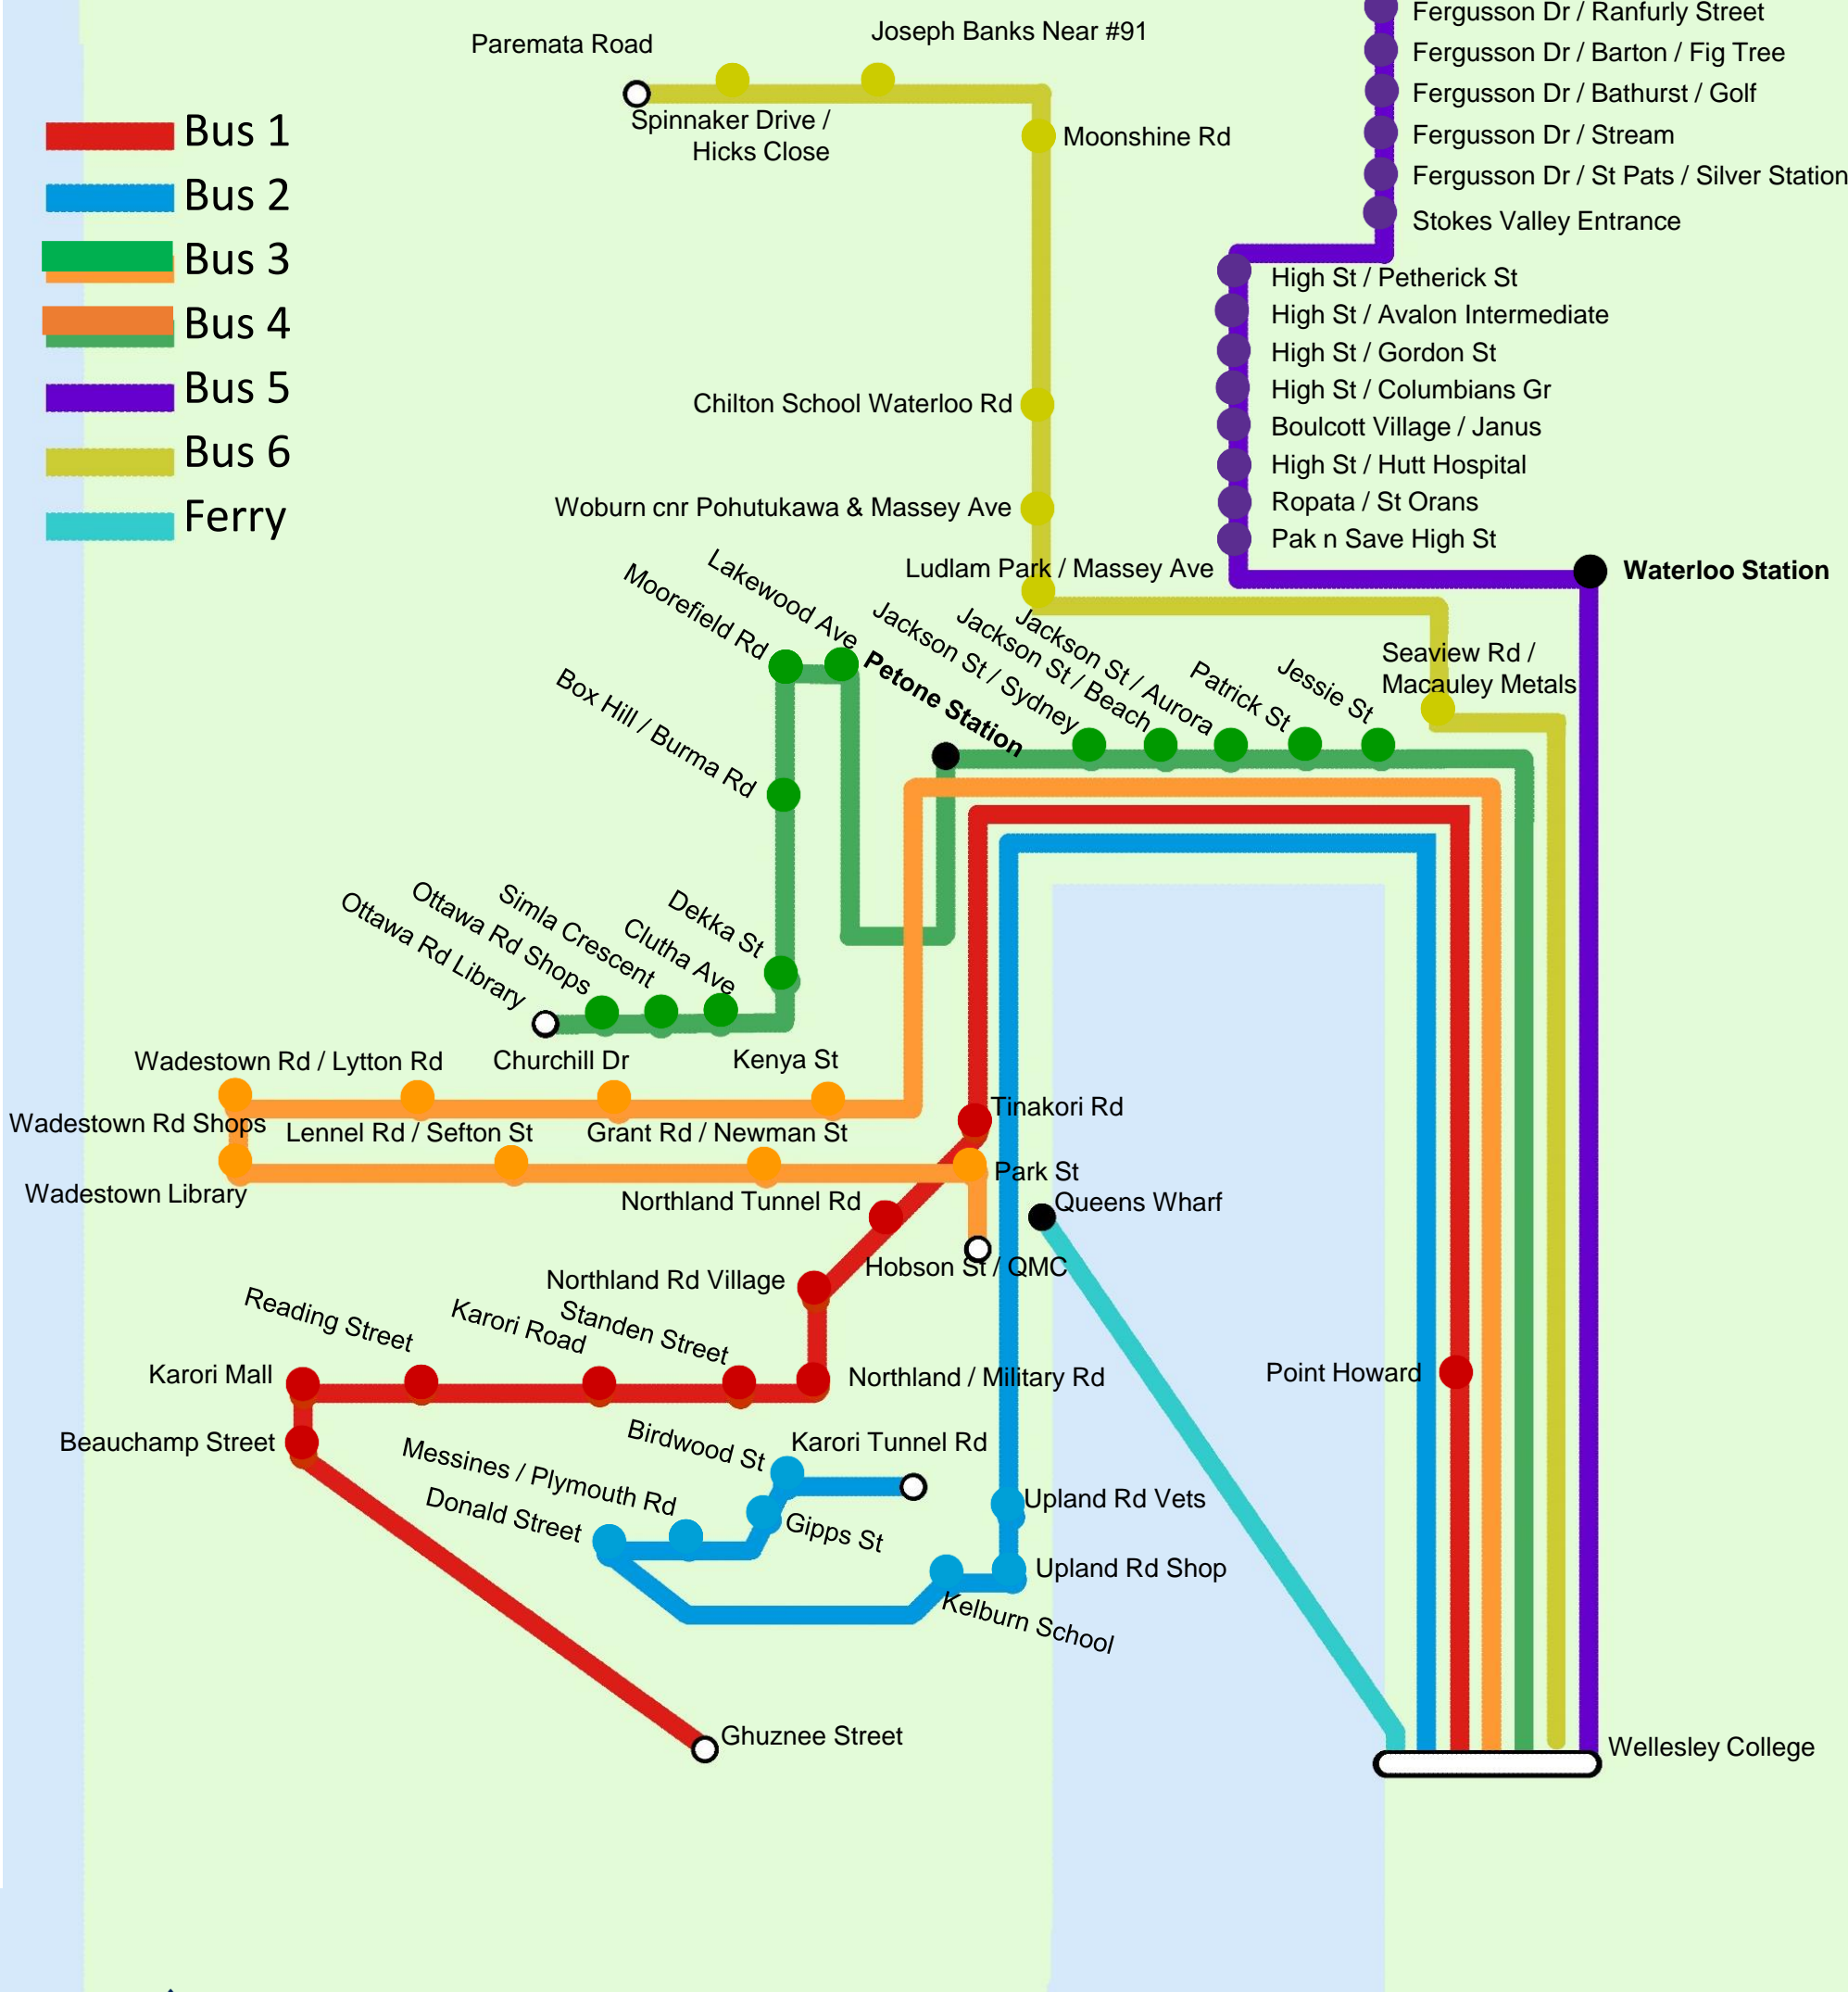

- Bus 1
- Bus 2
- Bus 3
- Bus 4
- Bus 5
- Bus 6
- Ferry

# Wellesley

COLLEGE

## Bus and Ferry Routes

- █ Bus 1
- █ Bus 2
- █ Bus 3
- █ Bus 4
- █ Bus 5
- █ Bus 6
- █ Ferry

- Upper Hutt Station
- Fergusson Dr / Richmond Street
- Fergusson Dr / Ranfurly Street
- Fergusson Dr / Barton / Fig Tree
- Fergusson Dr / Bathurst / Golf
- Fergusson Dr / Stream
- Fergusson Dr / St Pats / Silver Station
- Stokes Valley Entrance

# Wellesley