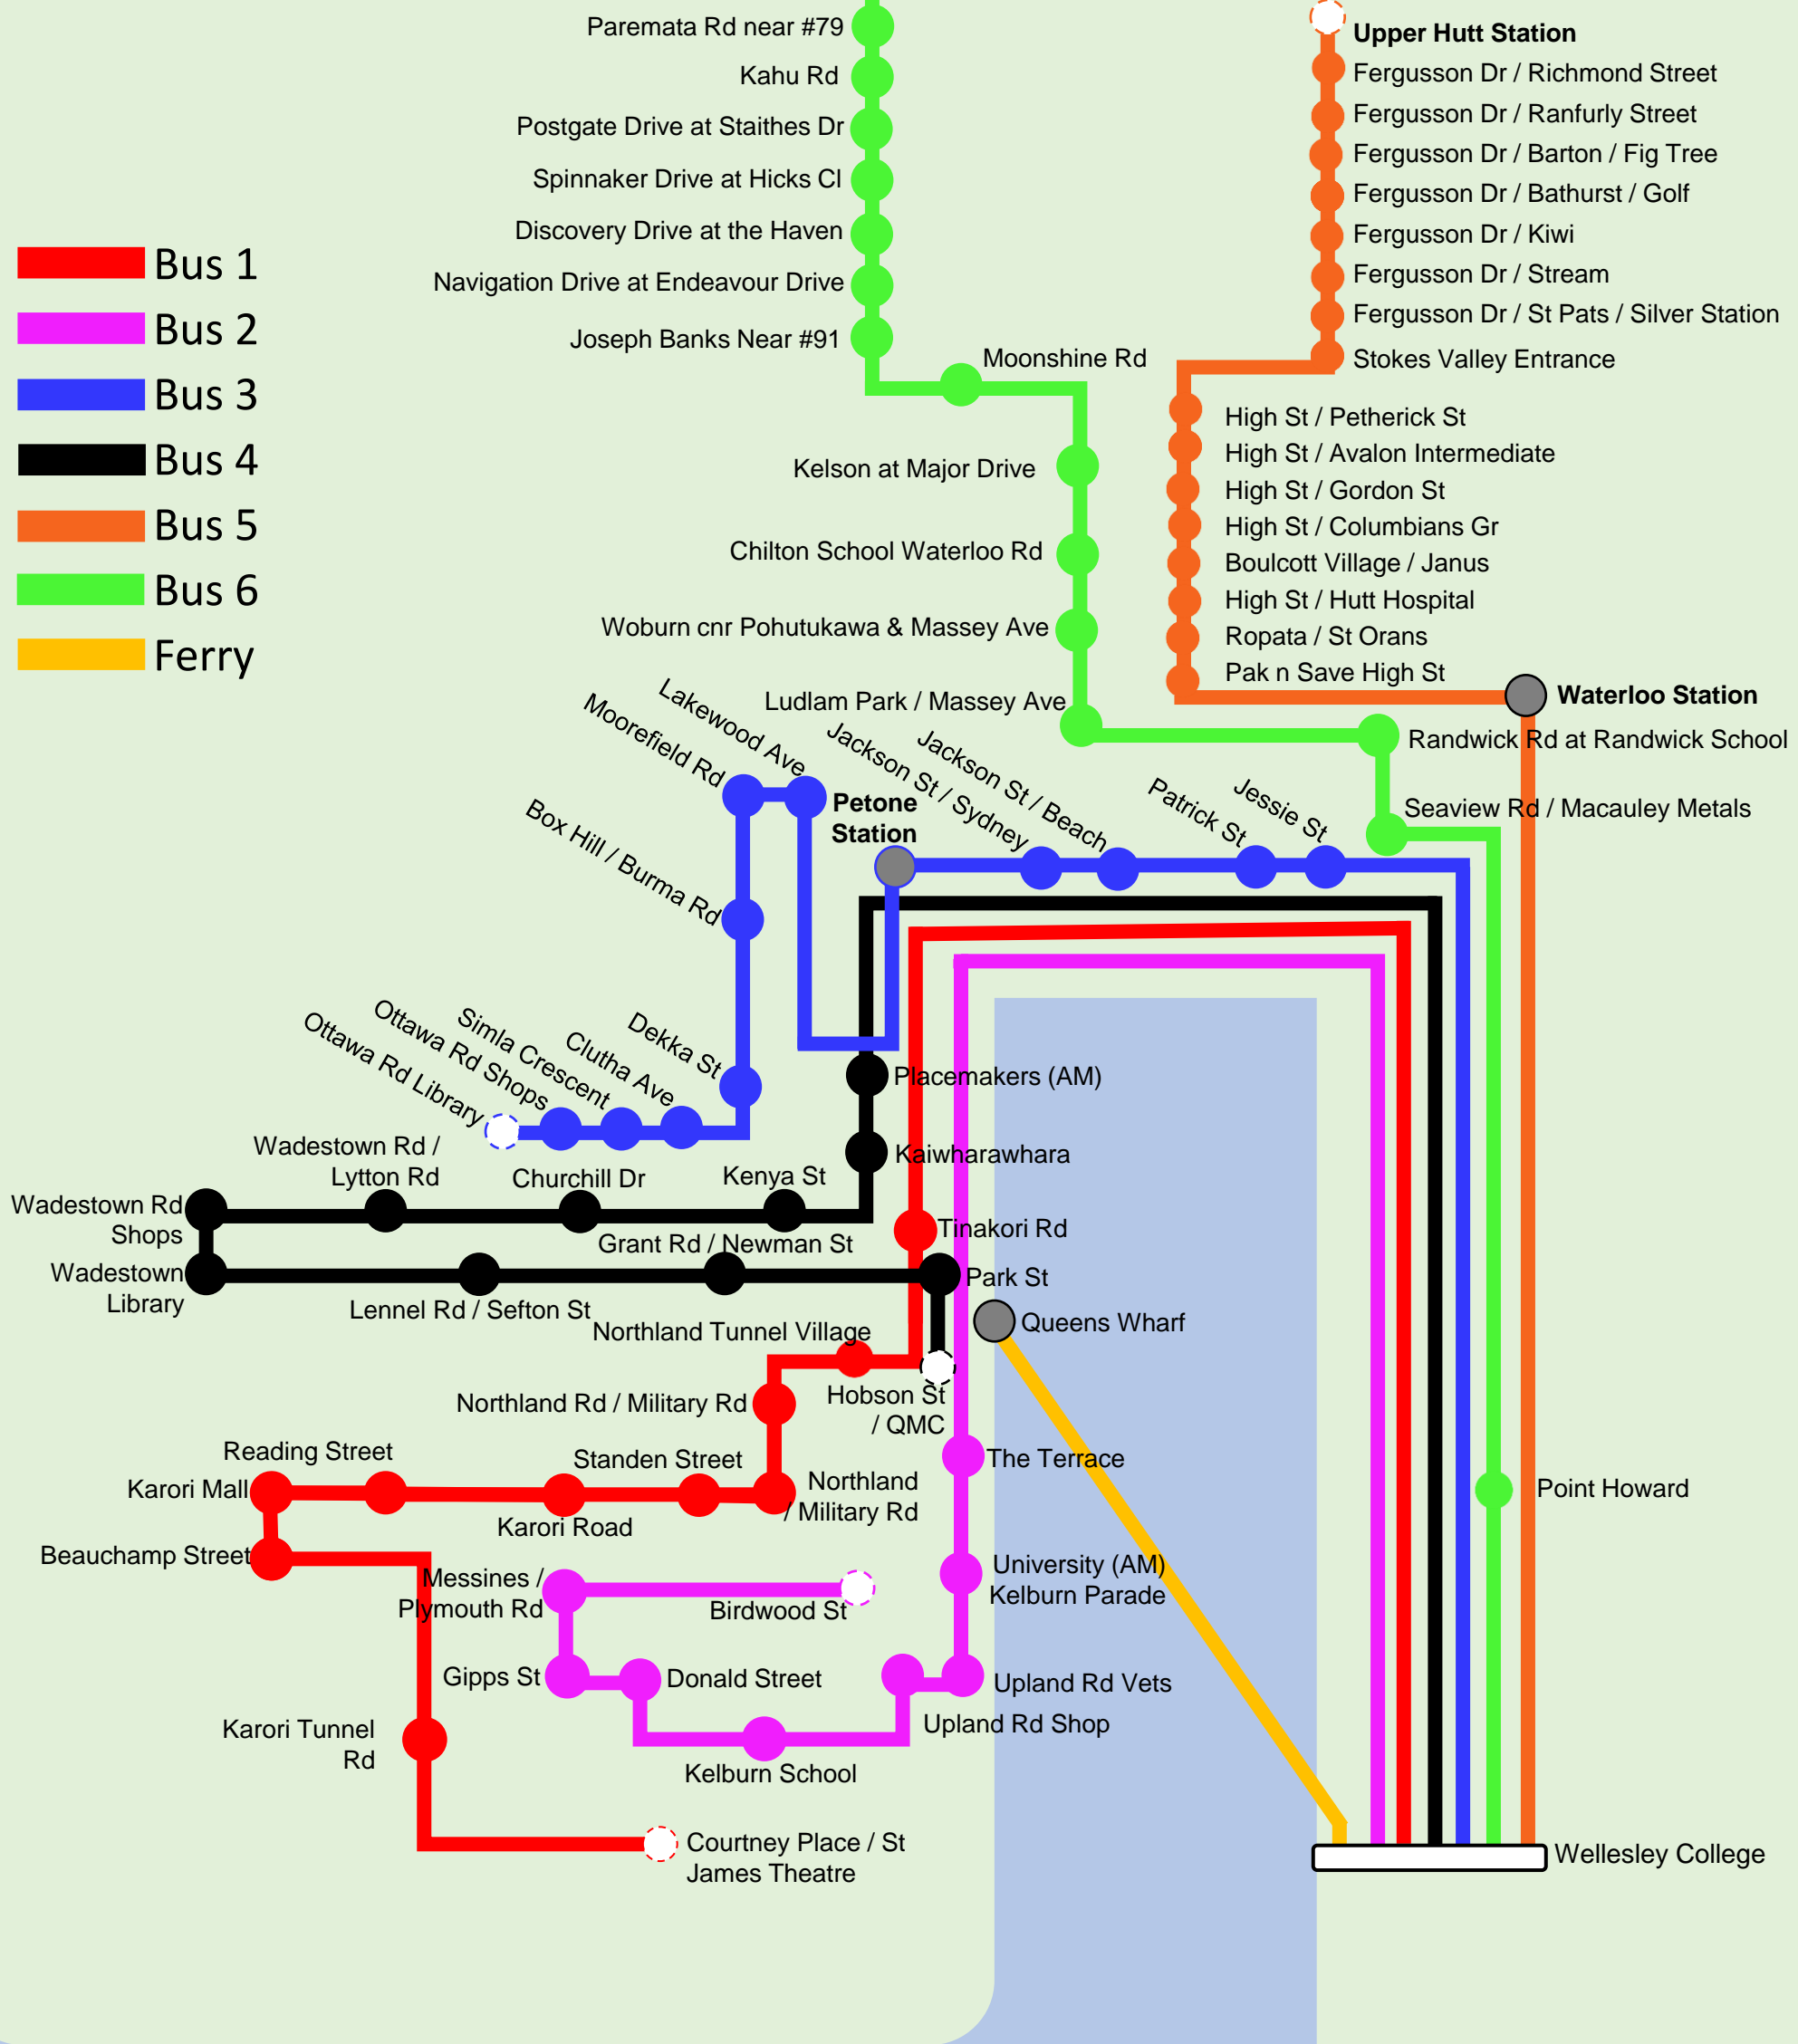

- Bus 1
- Bus 2
- Bus 3
- Bus 4
- Bus 5
- Bus 6
- Ferry

# Wellesley

COLLEGE

## Bus and Ferry Routes

- █ Bus 1
- █ Bus 2
- █ Bus 3
- █ Bus 4
- █ Bus 5
- █ Bus 6
- █ Ferry

- Upper Hutt Station
- Fergusson Dr / Richmond Street
- Fergusson Dr / Ranfurly Street
- Fergusson Dr / Barton / Fig Tree
- Fergusson Dr / Bathurst / Golf
- Fergusson Dr / Stream
- Fergusson Dr / St Pats / Silver Station
- Stokes Valley Entrance

# Wellesley